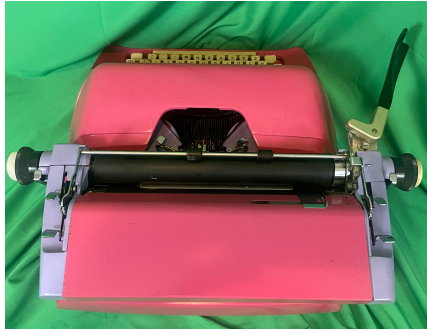

thequickbrownfoxjumpsoverthelazydog
THEQUICKBROWNFOXJUMPSOVERTHELAZYDOG
1234567890-½=;¢,./"#$% &!()½+@,.,?
Royal Empress S# MCP 11-7552829
mfg:1964 REFURB:2023

VIDEO