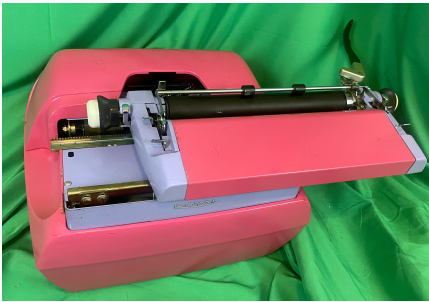

thequickbrownfoxjumpsoverthelazydog
THEQUICKBROWNFOXJUMPSOVERTHELAZYDOG
1234567890-½=;¢,./"#$% &!()½+@,.,?
Royal Empress S# MCP 11-7552829
mfg:1964 REFURB:2023

VIDEO