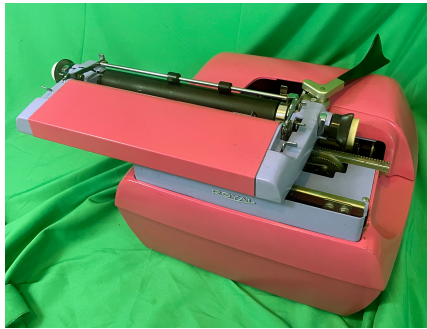

thequickbrownfoxjumpsoverthelazydog
THEQUICKBROWNFOXJUMPSOVERTHELAZYDOG
1234567890-½=;¢,./"#$% &!()½+@,.,?
Royal Empress S# MCP 11-7552829
mfg:1964 REFURB:2023

VIDEO