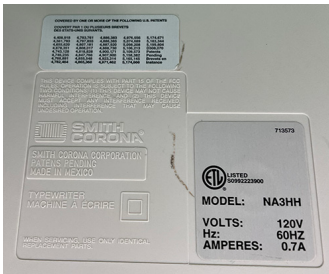

If ordering outside the Cincinnati area, there'll be an added $30 for shipping. If you're local, call me and set up an appointment, and I can give you a full demonstration, along with a crash-course on using manual typewriters.

MORE IMAGES

Smith Corona DISPLAY Dictionary Typewriter
S# NAEN 3120330
1995
the quick brown fox jumps over the lazy dog
the quick brown fox jumps over the lazy dog
th
THE QUICK BROWN FOX JUMPS OVER THE LAZY DOG
1234567890-½; ',./!@#%&*()_+½: ", .?
hgb
^çéi[]