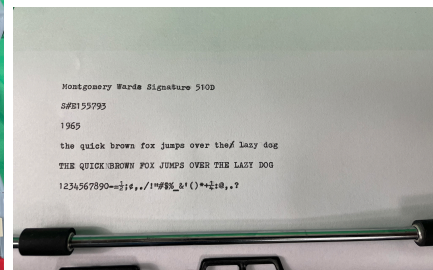

Montgomery Ward Signature 510D
SF2155793
1965
the quick brown fox jumps over the lazy dog
THE QUICK BROWN FOX JUMPS OVER THE LAZY DOG
1234567890-!@#%^&*()'+-;:.,/?