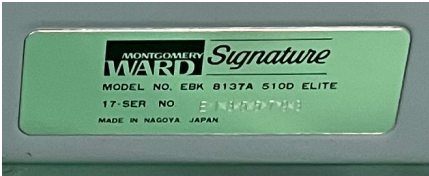

MONTGOMERY
WARD *Signature*
MODEL NO. EBK 8137A 510D ELITE
17-SER NO. E NS007210
MADE IN NAGOYA JAPAN