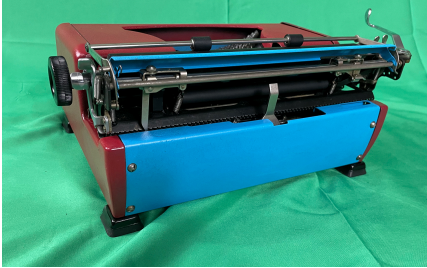

## 1950 Royal Companion #251870

**Brand:** Royal  
**Product Code:** 251870  
**Availability:** 1  
**Weight:** 0.00kg  
**Dimensions:** 0.00cm x 0.00cm x 0.00cm

**Price: \$350.00**

**Ex Tax: \$350.00**

### Short Description

Retro Colored Royal Companion - Painted Red and Blue!

### Retro Colored Royal Companion - Red and Blue!

The Royal Companion was a very simplified typewriter made for fast and light travel. You'll notice the lack of buttons and controls on this typewriter. That's because Royal knew that most typists don't use all the berlls and whistles. People wanted something they could just put paper in and type--and that's what we have here.

The covers were taken off and painted to give it a fresh retro look. All the mechanics were adjusted, repaired, and tested. This machine is ready to go--on a desktop or in the field.

**MORE IMAGES**

ROYAL COMPANION  
 S# 251870  
 1950  
 the quick brown fox jumps over  
 the lazy dog 234567890!\*,=,./  
 THE QUICK BROWN FOX JUMPS OVER THE LAZY DOG  
 "#%\_&!()-°:+,.?"