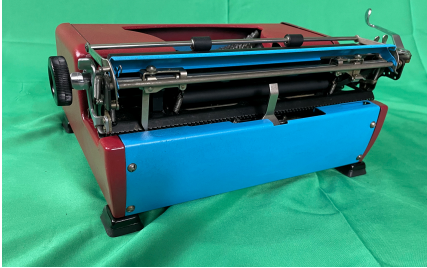

1950 Royal Companion #251870

Brand: Royal

Product Code: 251870

Availability: 1

Weight: 0.00kg

Dimensions: 0.00cm x 0.00cm x 0.00cm

Price: \$350.00

Ex Tax: \$350.00

Short Description

Retro Colored Royal Companion - Painted Red and Blue!

Description

Retro Colored Royal Companion - Red and Blue!

The Royal Companion was a very simplified typewriter made for fast and light travel. You'll notice the lack of buttons and controls on this typewriter. That's because Royal knew that most typists don't use all the berlls and whistles. People wanted something they could just put paper in and type--and that's what we have here.

The covers were taken off and painted to give it a fresh retro look. All the mechanics were adjusted, repaired, and tested. This machine is ready to go--on a desktop or in the field.

MORE IMAGES

ROYAL COMPANION
 S# 251870
 1950
 the quick brown fox jumps over
 the lazy dog 234567890!*,=,./
 THE QUICK BROWN FOX JUMPS OVER THE LAZY DOG
 "#%_&!()-°:+,.?