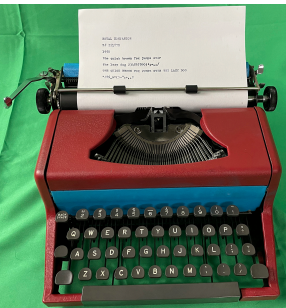

1950 Royal Companion #251870

Brand: Royal

Product Code: 251870

Availability: 1

Weight: 0.00kg

Dimensions: 0.00cm x 0.00cm x 0.00cm

Price: \$350.00

Ex Tax: \$350.00

Short Description

Retro Colored Royal Companion - Painted Red and Blue!

Description

Retro Colored Royal Companion - Red and Blue!

The Royal Companion was a very simplified typewriter made for fast and light travel. You'll notice the lack of buttons and controls on this typewriter. That's because Royal knew that most typists don't use all the berlls and whistles. People wanted something they could just put paper in and type--and that's what we have here.

The covers were taken off and painted to give it a fresh retro look. All the mechanics were adjusted, repaired, and tested. This machine is ready to go--on a desktop or in the field.

MORE IMAGES

ROYAL COMPANION
 S# 251870
 1950
 the quick brown fox jumps over
 the lazy dog 234567890!*,=,./
 THE QUICK BROWN FOX JUMPS OVER THE LAZY DOG
 "#%_&!()-°:+,.?