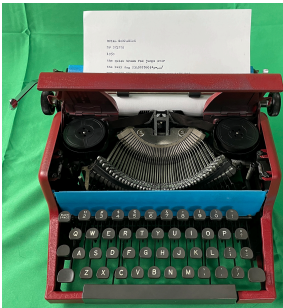

ROYAL COMPANION
S# 251870
1950
the quick brown fox jumps over
the lazy dog 234567890!*,=,./
THE QUICK BROWN FOX JUMPS OVER THE LAZY DOG
"#%_&!()-°:+,.?"