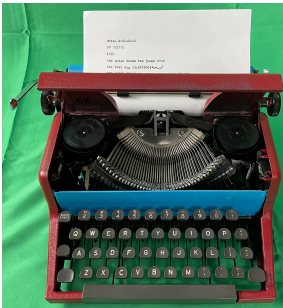

1950 Royal Companion #251870

Brand: Royal

Product Code: 251870

Availability: 1

Weight: 0.00kg

Dimensions: 0.00cm x 0.00cm x 0.00cm

Price: \$350.00

Ex Tax: \$350.00

Short Description

Retro Colored Royal Companion - Painted Red and Blue!

Description

Retro Colored Royal Companion - Red and Blue!

The Royal Companion was a very simplified typewriter made for fast and light travel. You'll notice the lack of buttons and controls on this typewriter. That's because Royal knew that most typists don't use all the berlls and whistles. People wanted something they could just put paper in and type--and that's what we have here.

The covers were taken off and painted to give it a fresh retro look. All the mechanics were adjusted, repaired, and tested. This machine is ready to go--on a desktop or in the field.

MORE IMAGES

ROYAL COMPANION
 S# 251870
 1950
 the quick brown fox jumps over
 the lazy dog 234567890!*,=,./
 THE QUICK BROWN FOX JUMPS OVER THE LAZY DOG
 "#%_&!()-°:+,.?