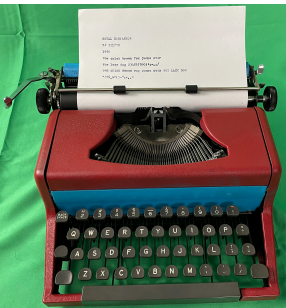

## 1950 Royal Companion #251870

**Brand:** Royal  
**Product Code:** 251870  
**Availability:** 1  
**Weight:** 0.00kg  
**Dimensions:** 0.00cm x 0.00cm x 0.00cm

**Price: \$350.00**

**Ex Tax: \$350.00**

### Short Description

Retro Colored Royal Companion - Painted Red and Blue!

### Retro Colored Royal Companion - Red and Blue!

The Royal Companion was a very simplified typewriter made for fast and light travel. You'll notice the lack of buttons and controls on this typewriter. That's because Royal knew that most typists don't use all the berlls and whistles. People wanted something they could just put paper in and type--and that's what we have here.

The covers were taken off and painted to give it a fresh retro look. All the mechanics were adjusted, repaired, and tested. This machine is ready to go--on a desktop or in the field.

**MORE IMAGES**

ROYAL COMPANION  
 S# 251870  
 1950  
 the quick brown fox jumps over  
 the lazy dog 234567890!\*,=,./  
 THE QUICK BROWN FOX JUMPS OVER THE LAZY DOG  
 "#%\_&!()-°:+,.?"