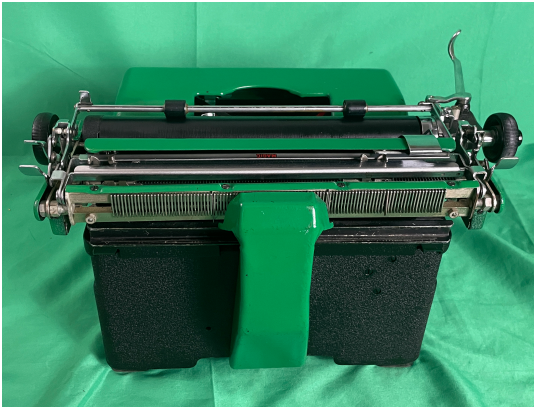

thequickbrownfox jumps over the lazy dog
THEQUICKBROWNFOX JUMPSOVERTHELAZYDOG
1234567890-¹/₂;¢,./"#$$% &'()*¹/₄@:?.
Royal KMM S# 3757590 mfg:1948

VIDEO