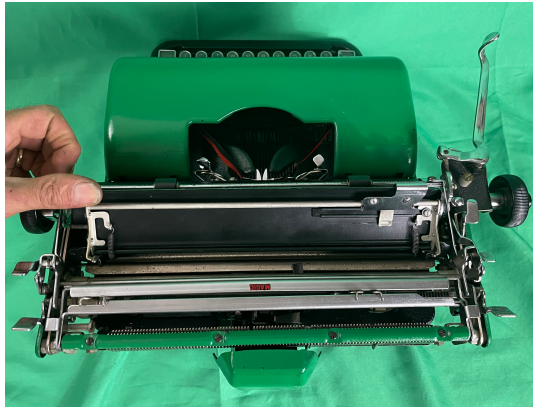

thequickbrownfox jumps over the lazy dog
THEQUICKBROWNFOX JUMPSOVERTHELAZYDOG
1234567890-¹/₂;¢,./"#$$% &'()*¹/₄@:?.
Royal KMM S# 3757590 mfg:1948

VIDEO